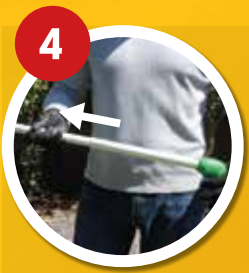

NEW

ROUNDUP[®]

READY TO USE

(GEL WAND)

Easy 'how to use' guide

1

PRIME
Read Gel label

2

CONNECT
Insert and twist

3

EXTEND
Press blue button

4

EXTEND
Pull to extend

5

USE
Pull the blue trigger

6