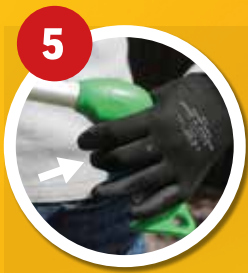

NEW

ROUNDUP[®]

READY TO USE

(GEL WAND)

Easy 'how to use' guide

1

PRIME
Read Gel label

2

CONNECT
Insert and twist

3

EXTEND
Press blue button

4

EXTEND
Pull to extend

5

USE
Pull the blue trigger

6