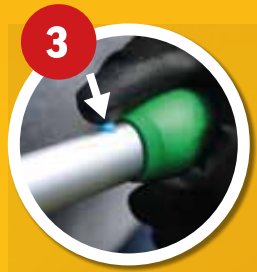

NEW

ROUNDUP[®]

READY TO USE

(GEL WAND)

Easy 'how to use' guide

1

PRIME
Read Gel label

2

CONNECT
Insert and twist

3

EXTEND
Press blue button

4

EXTEND
Pull to extend

5

USE
Pull the blue trigger

6