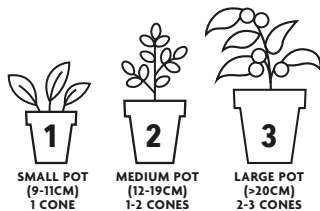

HOW MANY TO USE?

STORAGE & ADVICE

- ♥ Store in a cool dry place.
- ♥ Keep out of reach of children.
- ♥ Wash hands after use.
- ♥ We recommend you wear gloves when gardening.

HOW TO USE

1
PUSH 5CM INTO SOIL