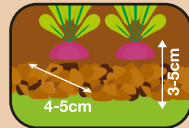

INSTRUCTION FOR USE

Apply SlugClear™ Slug & Snail Barrier around each plant or vegetable patch: vegetables, strawberries and ornamentals.

WHEN TO USE

JAN FEB MAR APR MAY JUN JUL AUG SEP OCT NOV DEC

Use SlugClear™ Slug & Snail Barrier during the slug season when planting out plants or when the first signs of slug or snail damage is visible on plants.

HOW TO USE

1. Remove weeds from around the plants. Check if there are any snails or slugs on the plants or next to the plants.

2. Create a barrier of product around your crop. The barrier should be 4-5 cm wide and 3-5 cm high.