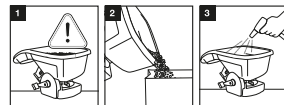

Maintenance

1. Never leave product in spreader as it may dampen and clog up.
2. Pour leftover product back into the original packaging, seal tightly and store in a dry place.
3. After each use, wash and dry the spreader thoroughly (prevent this waste water from entering the drainage system).
4. Store in a dry place.