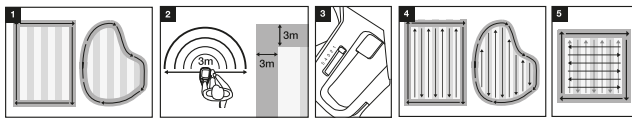

Inside portion of your lawn

4. Walk back and forth in the longest direction when reaching the header strip.
5. If two or more passes over the lawn are required, cover the lawn in a criss-cross pattern.