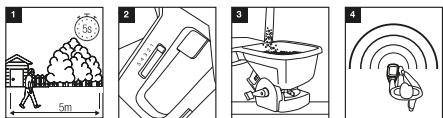

Welcome to your Handy Spreader

For quick, easy and an even application of Miracle-Gro® lawn care and lawn seed products

Scan QR code to
view assembly videos:

How to use

1. Cover 1m per second. This is your walking speed whilst applying the product.
2. Select the right setting. Visit lovethegarden.com/spreadersettings for a full list of products and their settings.
3. Fill the spreader. Place on a level surface (not the lawn) and sweep up any product that spills to reduce the risk of staining patios, decking etc.
4. Begin spreading. Hold at a comfortable height. Next pull and hold the trigger and begin walking whilst turning the handle.
  Do not use product that contains weed or moss control around ornamental plants or borders to avoid damage.